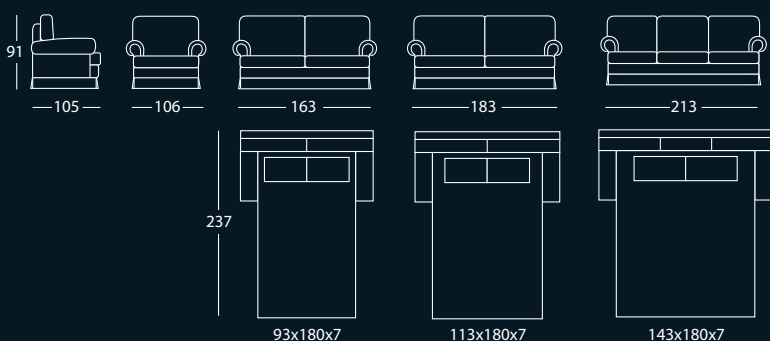

*Versions: armchair, 2 - seater sofa, 2 1/2 seater and 3-seater sofa. The 2 - seater, 2 1/2 seater and 3 - seater sofa available in bed version with electrowelded frame in 3 parts or lists in dried beech wood and polyurethane mattress of nearly 7 cm.*

Braccio/ Arm: 22 cm  
H seduta/ H seater: 48 cm  
Prof. seduta/ Depth seater: 60 cm