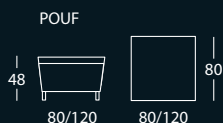

Rivestimento: 41VI4095 CAT. E MAZZA PRINCE VII