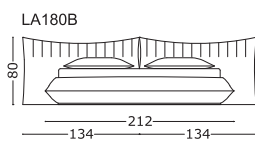

**POLTRONA SMALL / SMALL ARMCHAIR /
CHAUFFEUSE SMALL / SMALL SESSEL**

PS

Tessuto/Fabric/Tissu/Stoff: 1BLV
Pelle/Leather/Cuir/Leder: 2BVT

SMALL POUF / SMALL HOCKER

PFFSM

LETTO / BED / LIT / BETT

Tessuto/Fabric/Tissu/Stoff: 1BLV
Pelle/Leather/Cuir/Leder: 2BVP