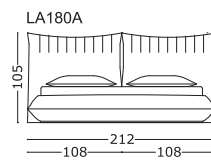

**POLTRONA SMALL / SMALL ARMCHAIR /
CHAUFFEUSE SMALL / SMALL SESSEL**

PS

Tessuto/Fabric/Tissu/Stoff: 1BLV
Pelle/Leather/Cuir/Leder: 2BVT

SMALL POUF / SMALL HOCKER

PFFSM

LETTO / BED / LIT / BETT

Tessuto/Fabric/Tissu/Stoff: 1BLV
Pelle/Leather/Cuir/Leder: 2BVP