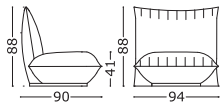

**POLTRONA SMALL / SMALL ARMCHAIR /
CHAUFFEUSE SMALL / SMALL SESSEL**

PS

Tessuto/Fabric/Tissu/Stoff: 1BLV
Pelle/Leather/Cuir/Leder: 2BVT

SMALL POUF / SMALL HOCKER

PFFSM

LETTO / BED / LIT / BETT

Tessuto/Fabric/Tissu/Stoff: 1BLV
Pelle/Leather/Cuir/Leder: 2BVP