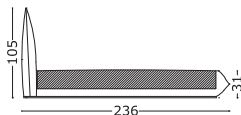

**POLTRONA SMALL / SMALL ARMCHAIR /
CHAUFFEUSE SMALL / SMALL SESSEL**

PS

Tessuto/Fabric/Tissu/Stoff: 1BLV
Pelle/Leather/Cuir/Leder: 2BVT

SMALL POUF / SMALL HOCKER

PFFSM

LETTO / BED / LIT / BETT

Tessuto/Fabric/Tissu/Stoff: 1BLV
Pelle/Leather/Cuir/Leder: 2BVP