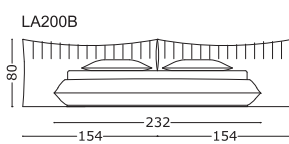

**POLTRONA SMALL / SMALL ARMCHAIR /
CHAUFFEUSE SMALL / SMALL SESSEL**

PS

Tessuto/Fabric/Tissu/Stoff: 1BLV
Pelle/Leather/Cuir/Leder: 2BVT

SMALL POUF / SMALL HOCKER

PFFSM

LETTO / BED / LIT / BETT

Tessuto/Fabric/Tissu/Stoff: 1BLV
Pelle/Leather/Cuir/Leder: 2BVP