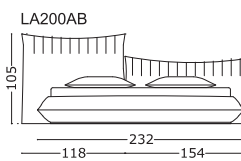

**POLTRONA SMALL / SMALL ARMCHAIR /
CHAUFFEUSE SMALL / SMALL SESSEL**

PS

Tessuto/Fabric/Tissu/Stoff: 1BLV
Pelle/Leather/Cuir/Leder: 2BVT

SMALL POUF / SMALL HOCKER

PFFSM

LETTO / BED / LIT / BETT

Tessuto/Fabric/Tissu/Stoff: 1BLV
Pelle/Leather/Cuir/Leder: 2BVP