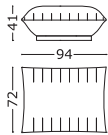

**POLTRONA SMALL / SMALL ARMCHAIR /
CHAUFFEUSE SMALL / SMALL SESSEL**

PS

Tessuto/Fabric/Tissu/Stoff: 1BLV
Pelle/Leather/Cuir/Leder: 2BVT

SMALL POUF / SMALL HOCKER

PFFSM

LETTO / BED / LIT / BETT

Tessuto/Fabric/Tissu/Stoff: 1BLV
Pelle/Leather/Cuir/Leder: 2BVP