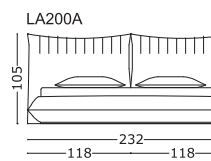

**POLTRONA SMALL / SMALL ARMCHAIR /
CHAUFFEUSE SMALL / SMALL SESSEL**

PS

Tessuto/Fabric/Tissu/Stoff: 1BLV
Pelle/Leather/Cuir/Leder: 2BVT

SMALL POUF / SMALL HOCKER

PFFSM

LETTO / BED / LIT / BETT

Tessuto/Fabric/Tissu/Stoff: 1BLV
Pelle/Leather/Cuir/Leder: 2BVP