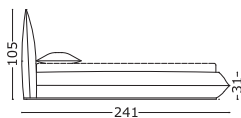

**POLTRONA SMALL / SMALL ARMCHAIR /
CHAUFFEUSE SMALL / SMALL SESSEL**

PS

Tessuto/Fabric/Tissu/Stoff: 1BLV
Pelle/Leather/Cuir/Leder: 2BVT

SMALL POUF / SMALL HOCKER

PFFSM

LETTO / BED / LIT / BETT

Tessuto/Fabric/Tissu/Stoff: 1BLV
Pelle/Leather/Cuir/Leder: 2BVP