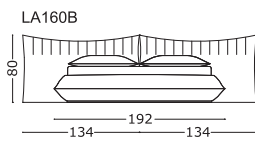

**POLTRONA SMALL / SMALL ARMCHAIR /
CHAUFFEUSE SMALL / SMALL SESSEL**

PS

Tessuto/Fabric/Tissu/Stoff: 1BLV
Pelle/Leather/Cuir/Leder: 2BVT

SMALL POUF / SMALL HOCKER

PFFSM

LETTO / BED / LIT / BETT

Tessuto/Fabric/Tissu/Stoff: 1BLV
Pelle/Leather/Cuir/Leder: 2BVP